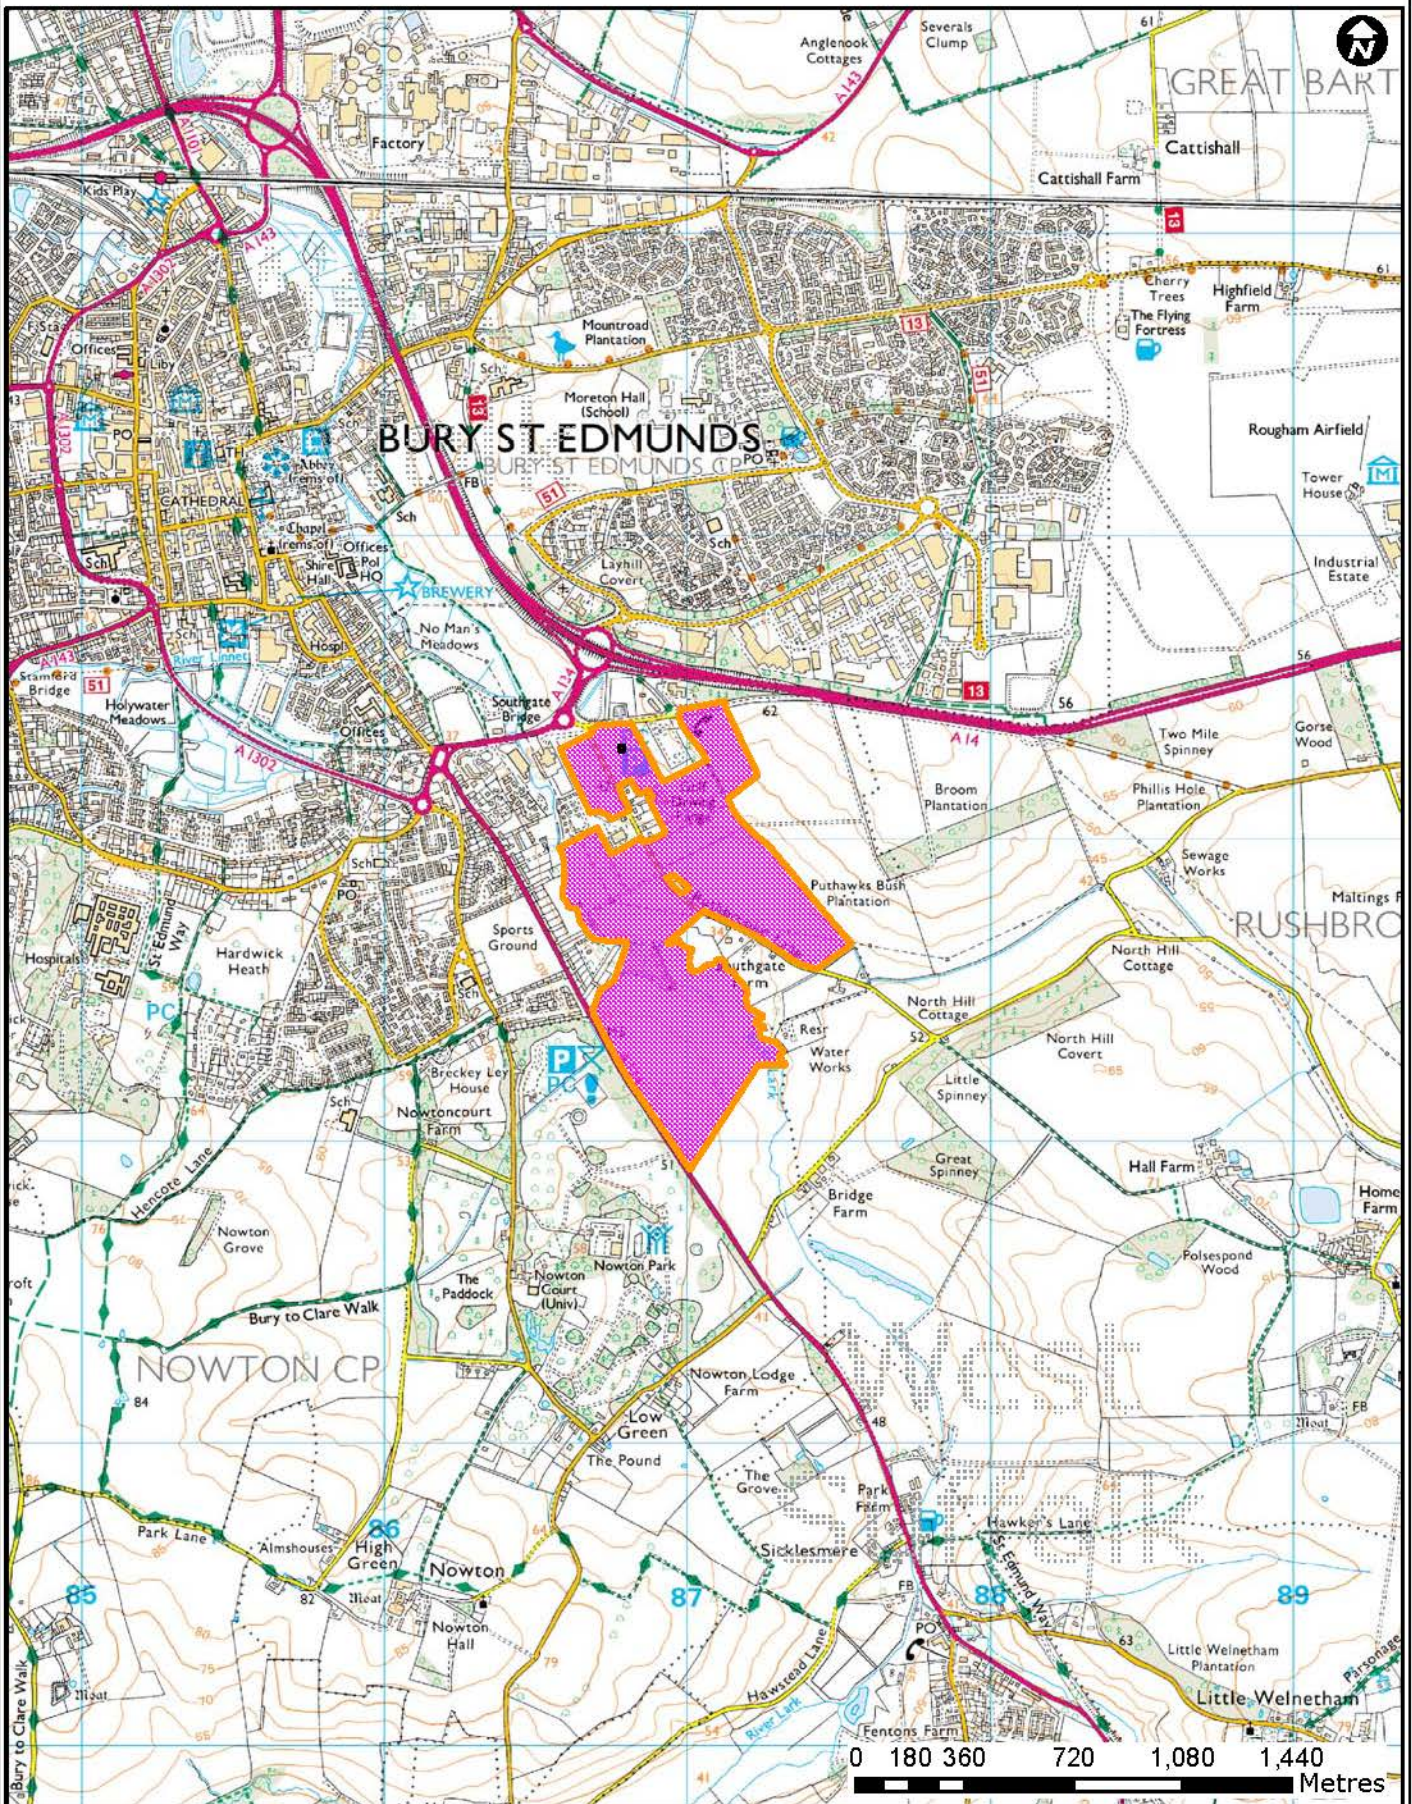

DC/15/2483/OUT

Land South of Rougham Hill, BSE

Forest Heath • St Edmundsbury

West Suffolk
working together

© Crown Copyright and database rights 2015 Ordnance Survey 100019675/100023282. You are not permitted to copy, sub-license, distribute or sell any of this data to third parties in any form. Use of this data is subject to terms and conditions. See www.westsuffolk.gov.uk/disclaimer.cfm.

Scale: 1:25,000
Date: 07/11/2016